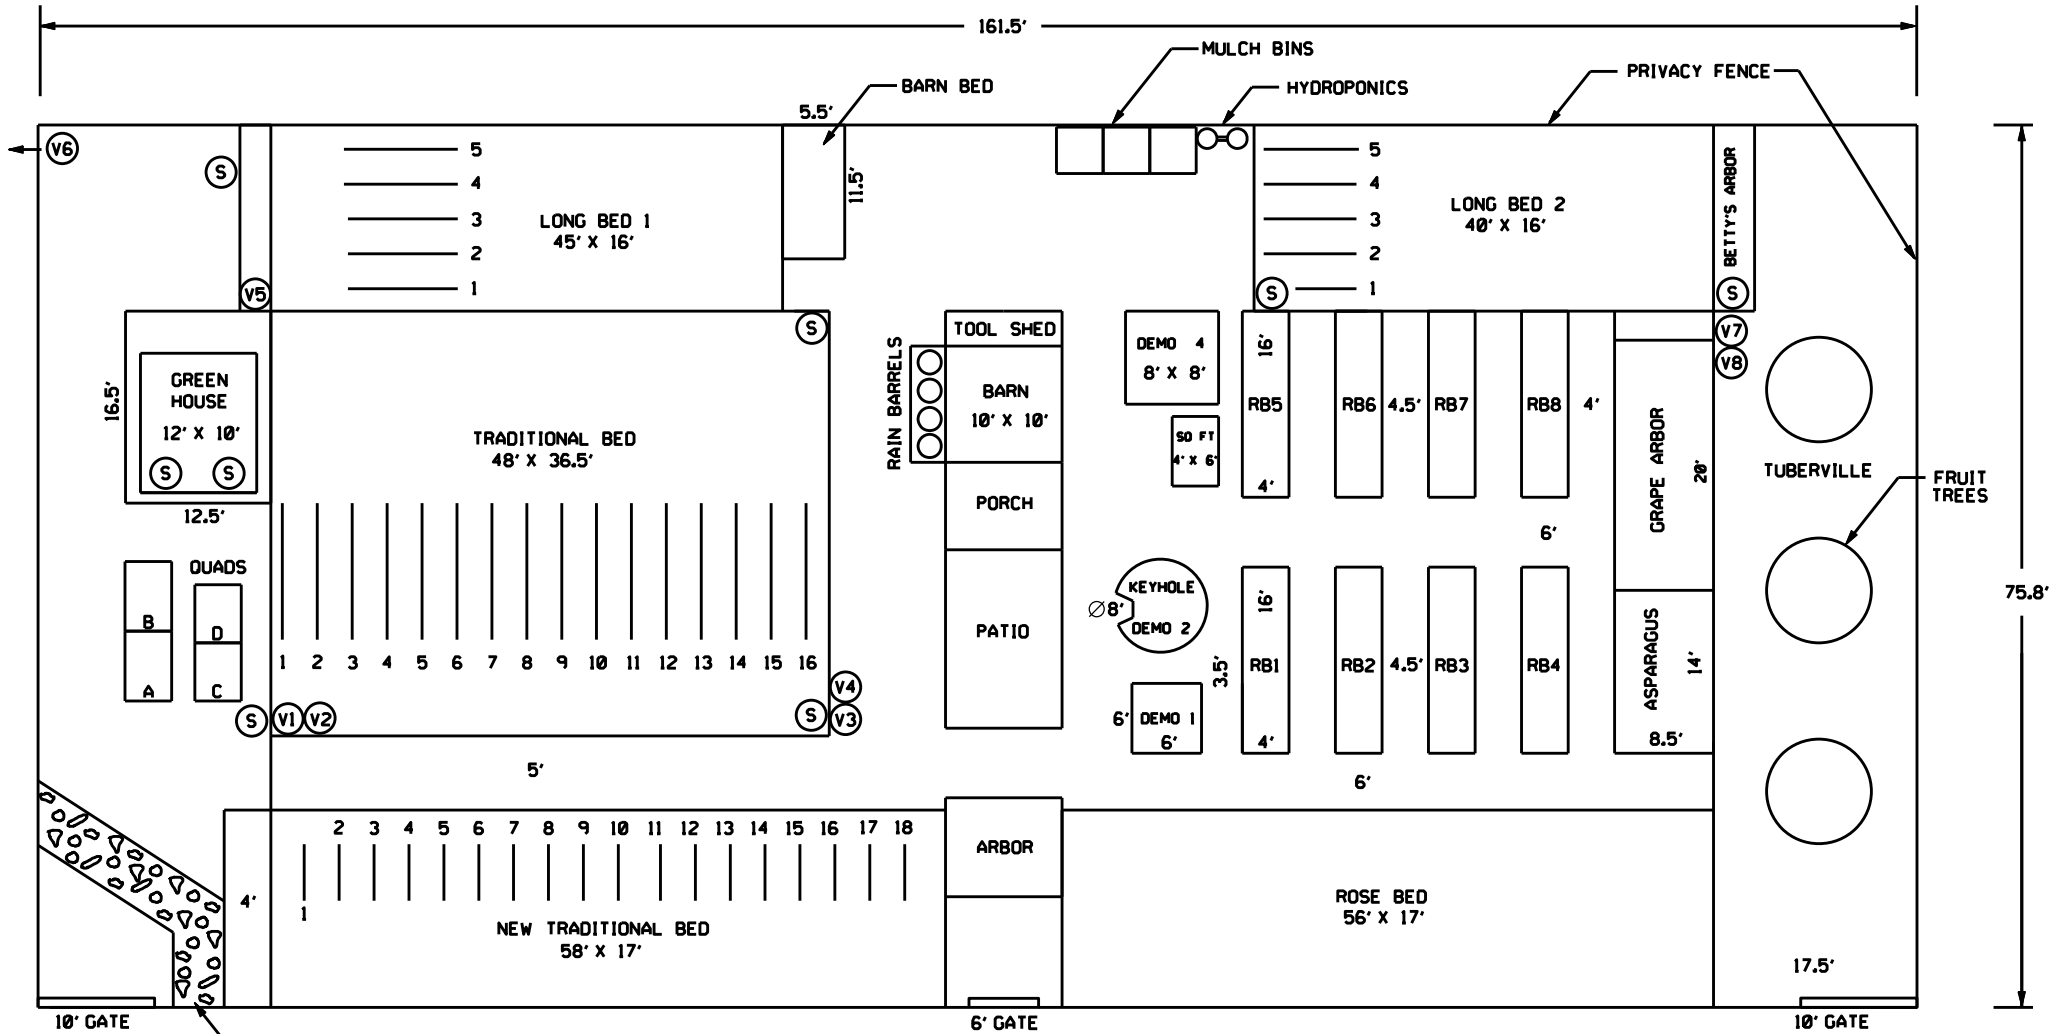

COMAL MASTER GARDENERS
 VEGETABLE & ROSE GARDEN
 TEXAS A&M AGRI-LIFE EXTENSION
 325 RESOURCE DR
 NEW BRAUNFELS, TX

IRRIGATION VALVES

- (V1) CONTROLS NEW TB, ARTICHOKE BED
- (V2) CONTROLS TB1-16
- (V3) CONTROLS RB1-8, DEMO BEDS, GRAPES, ASPARAGUS
- (V4) CONTROLS ROSE BED
- (V5) CONTROLS LB1
- (V6) CONTROLS FRUIT TREES OUTSIDE FENCE
- (V7) CONTROLS LB2
- (V8) CONTROLS FRUIT TREES, TUBERVILLE
- (S) SPIGOT

N
 ELEVATION: 993'
 29°44'32"N
 98°13'30"W